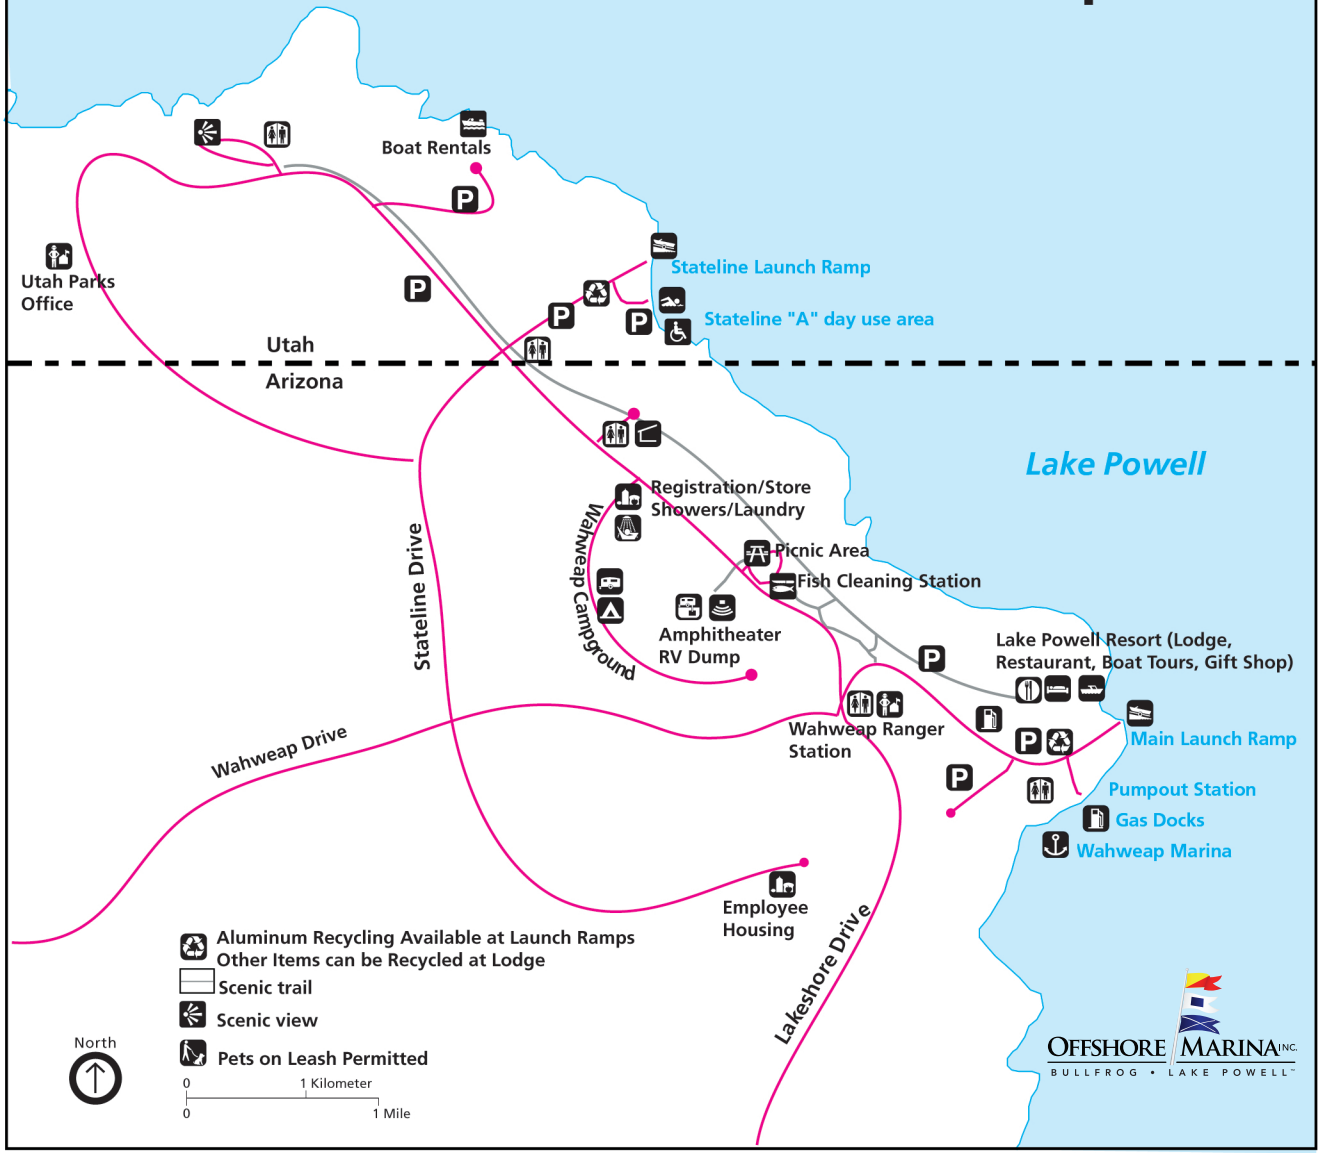

Wahweap

Utah Parks Office

Boat Rentals

Stateline Launch Ramp

Stateline "A" day use area

Utah
Arizona

Lake Powell

Registration/Store Showers/Laundry

Picnic Area

Fish Cleaning Station

Wahweap Campground

Amphitheater
RV Dump

Lake Powell Resort (Lodge, Restaurant, Boat Tours, Gift Shop)

Wahweap Drive

Wahweap Ranger Station

Main Launch Ramp

Pumpout Station

Gas Docks

Wahweap Marina

Employee Housing

Lakeshore Drive

Aluminum Recycling Available at Launch Ramps
Other Items can be Recycled at Lodge

Scenic trail

Scenic view

Pets on Leash Permitted

North