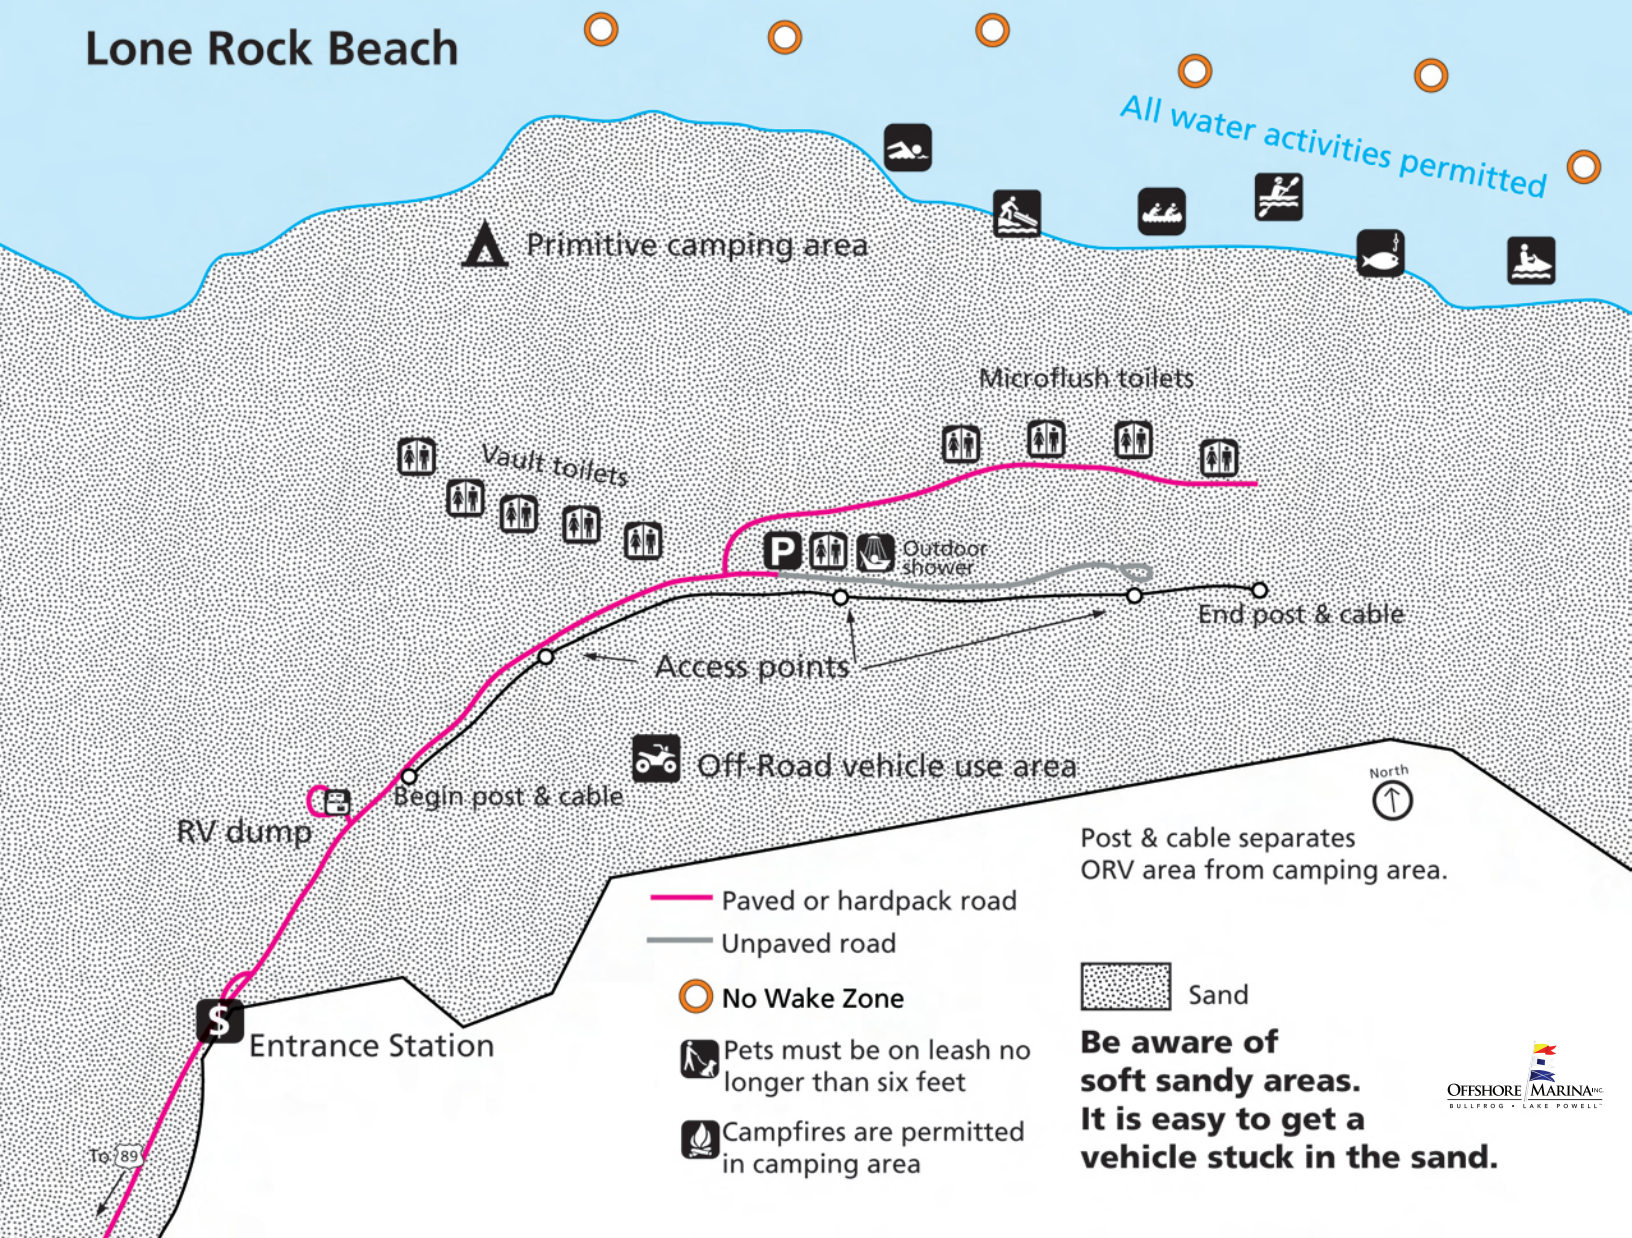

Lone Rock Beach

All water activities permitted

Primitive camping area

Vault toilets

Microflush toilets

Outdoor shower

End post & cable

Access points

Off-Road vehicle use area

RV dump

Begin post & cable

Entrance Station

Post & cable separates ORV area from camping area.

- Paved or hardpack road
- Unpaved road

○ No Wake Zone

▨ Sand

Pets must be on leash no longer than six feet

Campfires are permitted in camping area

Be aware of soft sandy areas. It is easy to get a vehicle stuck in the sand.

To 789