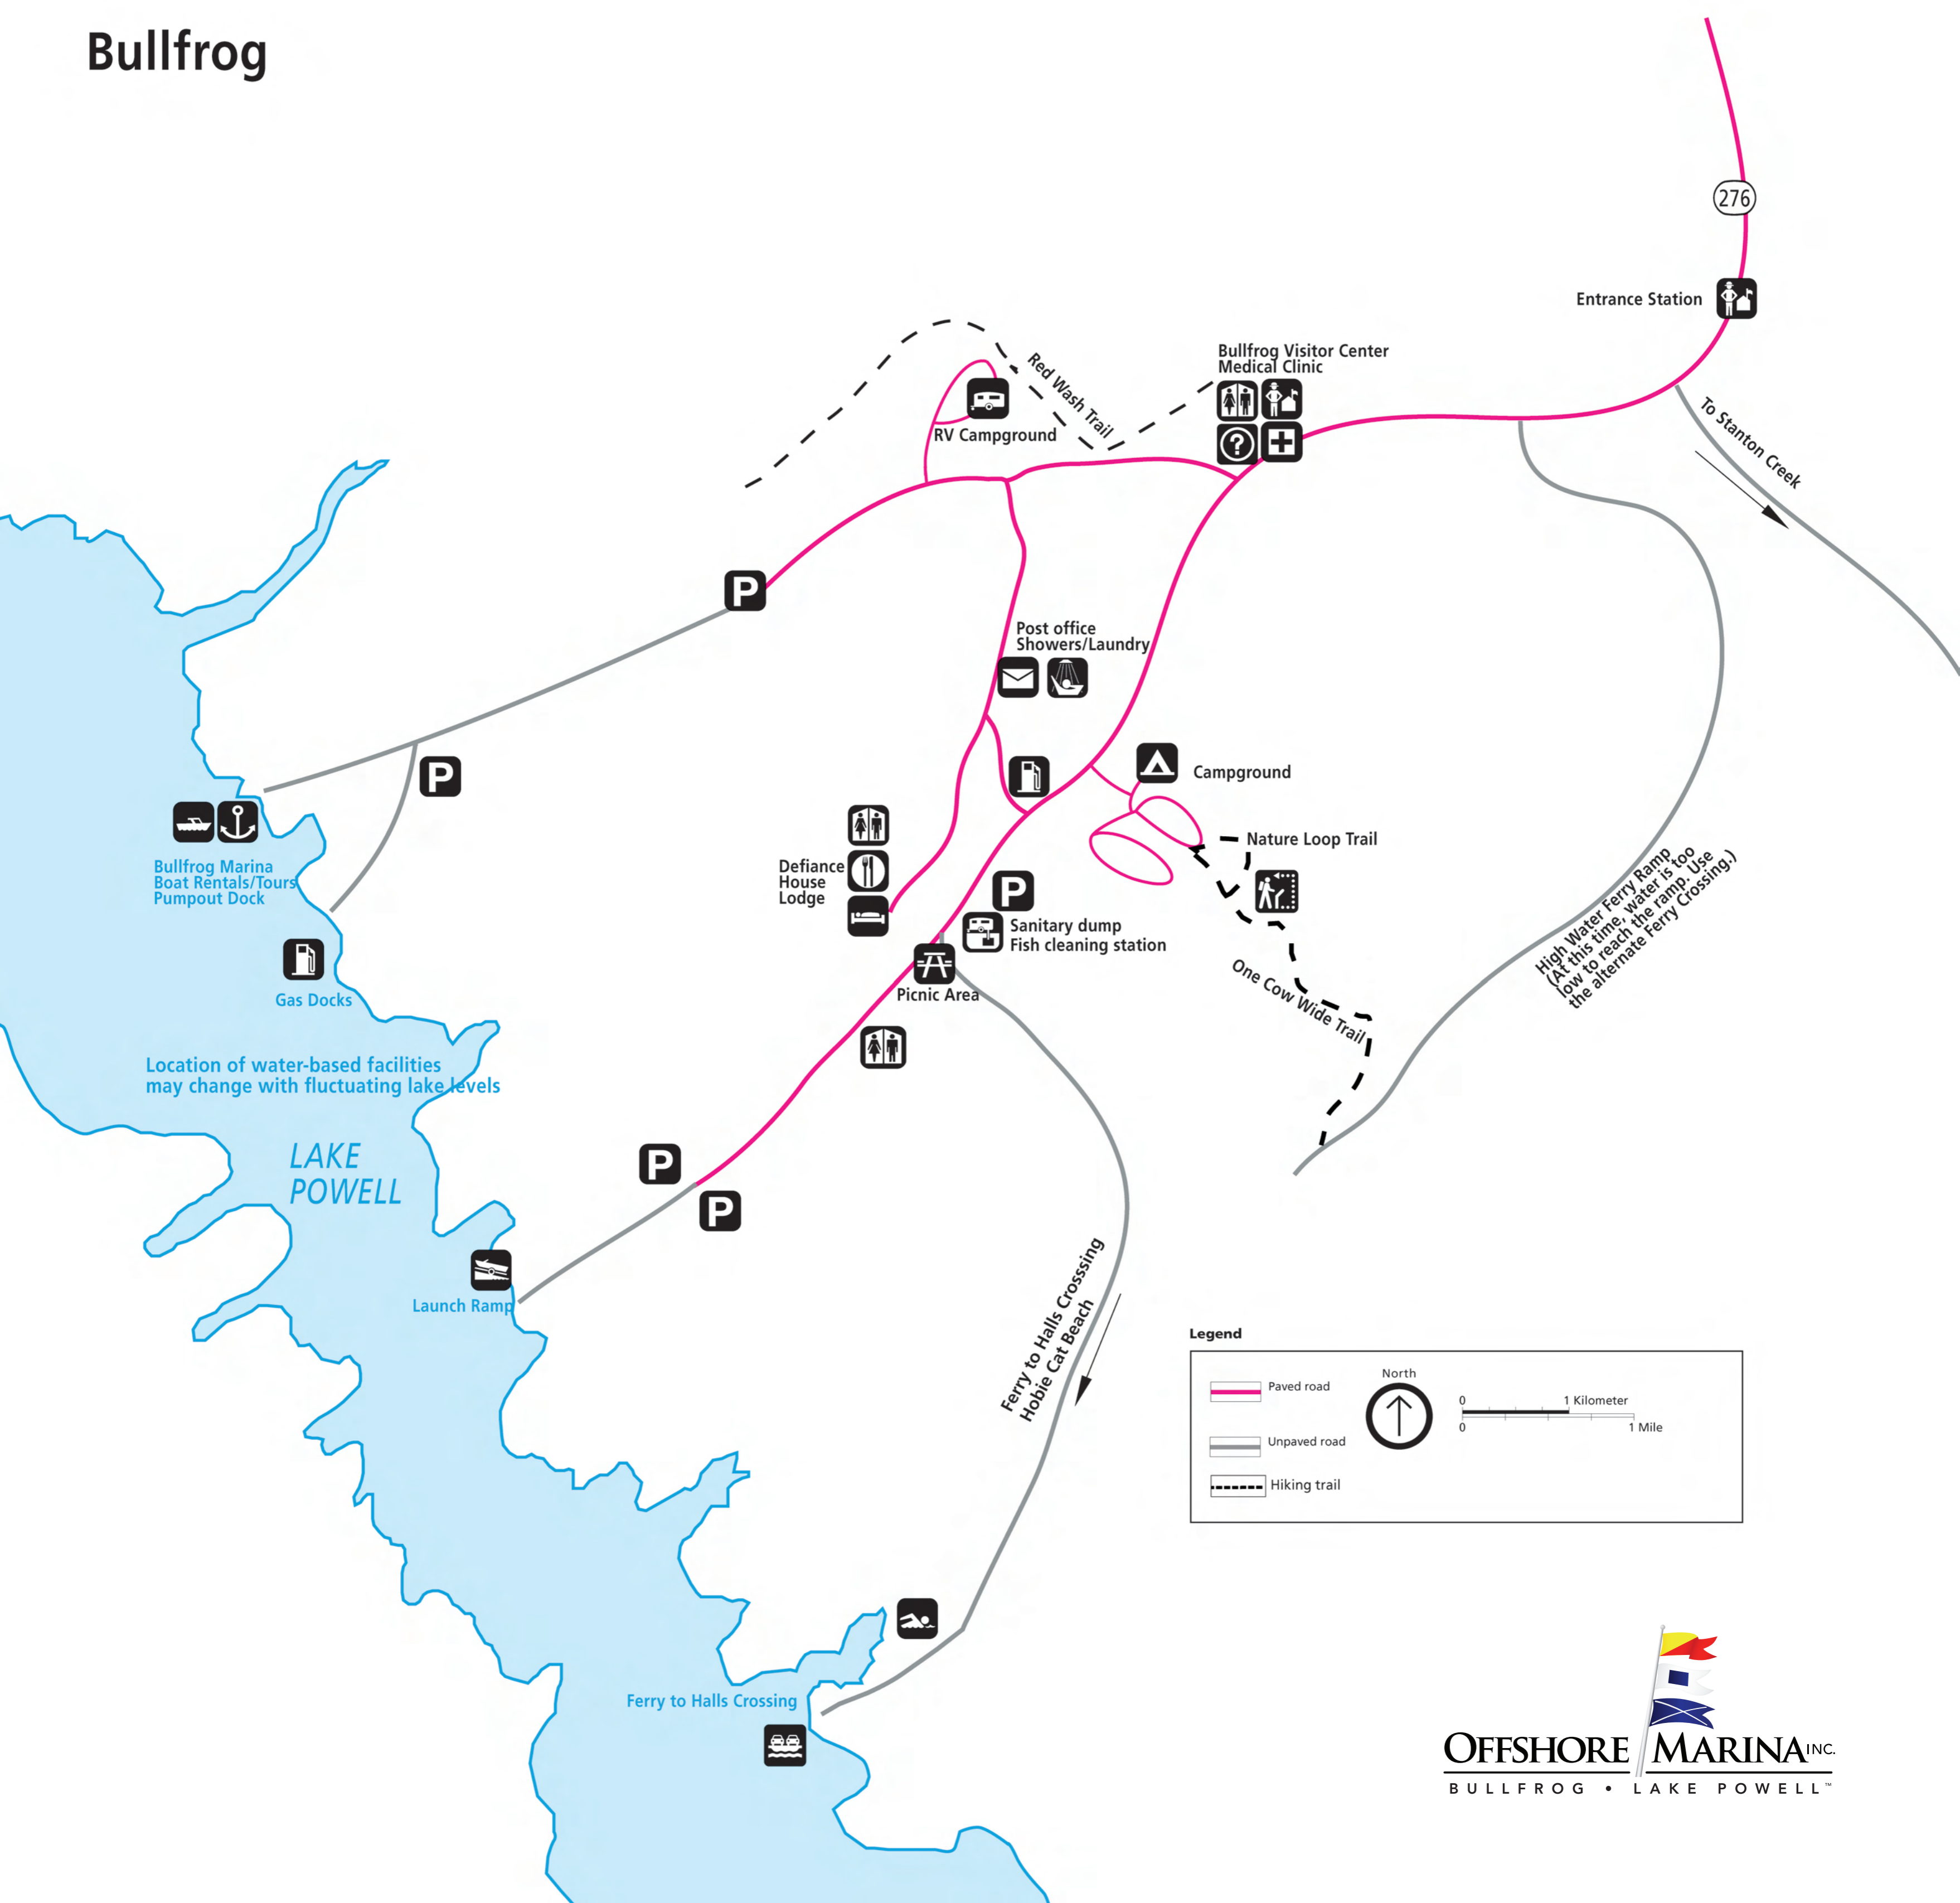

Bullfrog

Bullfrog Marina
Boat Rentals/Tours
Pumpout Dock

Gas Docks

Location of water-based facilities
may change with fluctuating lake levels

Legend

- Paved road
- Unpaved road
- Hiking trail

North

0 1 Kilometer
0 1 Mile